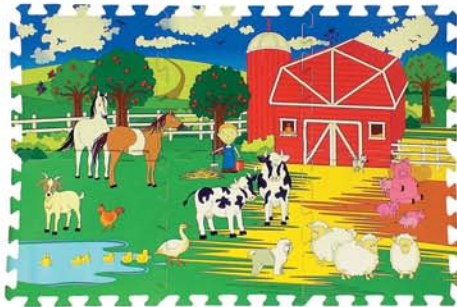

Classroom Calendar

The ultimate interactive calendar, features day, month, year, season, weather and events.

Durable plastic attachments include blanks to create your own special events and holidays, birthdays, etc.

Large 36" x 26" fabric is surface washable.

800 Classroom Calendar \$39.95 / ea.

⚠ WARNING:
CHOKING HAZARD - Small parts.
 Not for children under 3 years.

Puzzle Mats and Blocks

2510 farm

2511 zoo

2512 playground

Foam Puzzle Mats

Soft mats are 24" x 36", made of non-toxic EVA foam. **\$22.95 / ea.**

Giant 44 pc. block set features bright foam blocks. Largest piece is 11"x3"x3"

2544 Block Set \$59.95 / set